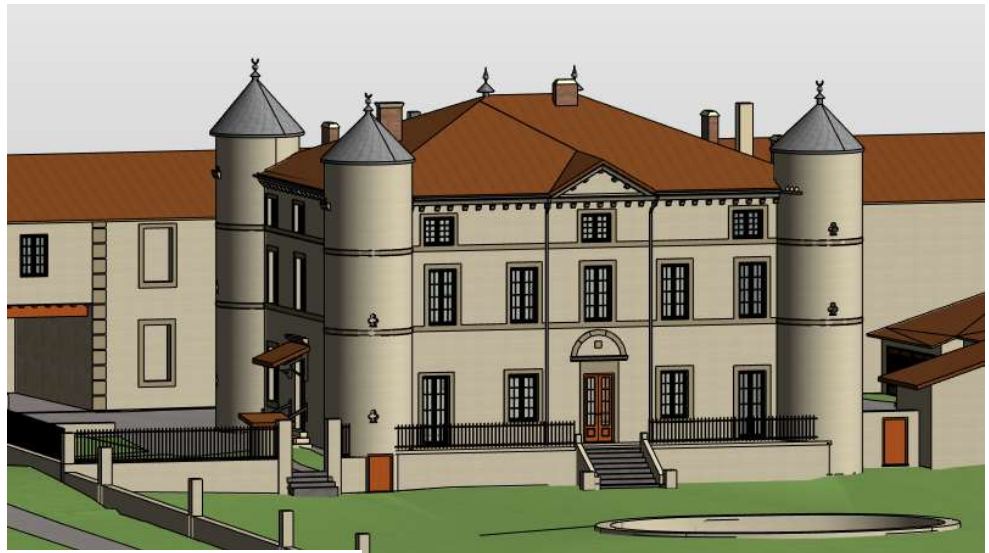

BIMEEGO

BIM WE GO

Castle from the 19th century Romance (France)

INVESTOR:
GENERAL CONTRACTOR:
UNDERTAKING:
LOCATION: ROMANCE
SURFACE: 1000m² + 1000m²
AMOUNT:
RELEASE DATE: 2020

ORDER:

- BIM digital model
- Visualization of the concept architectural
- Scan to BIM